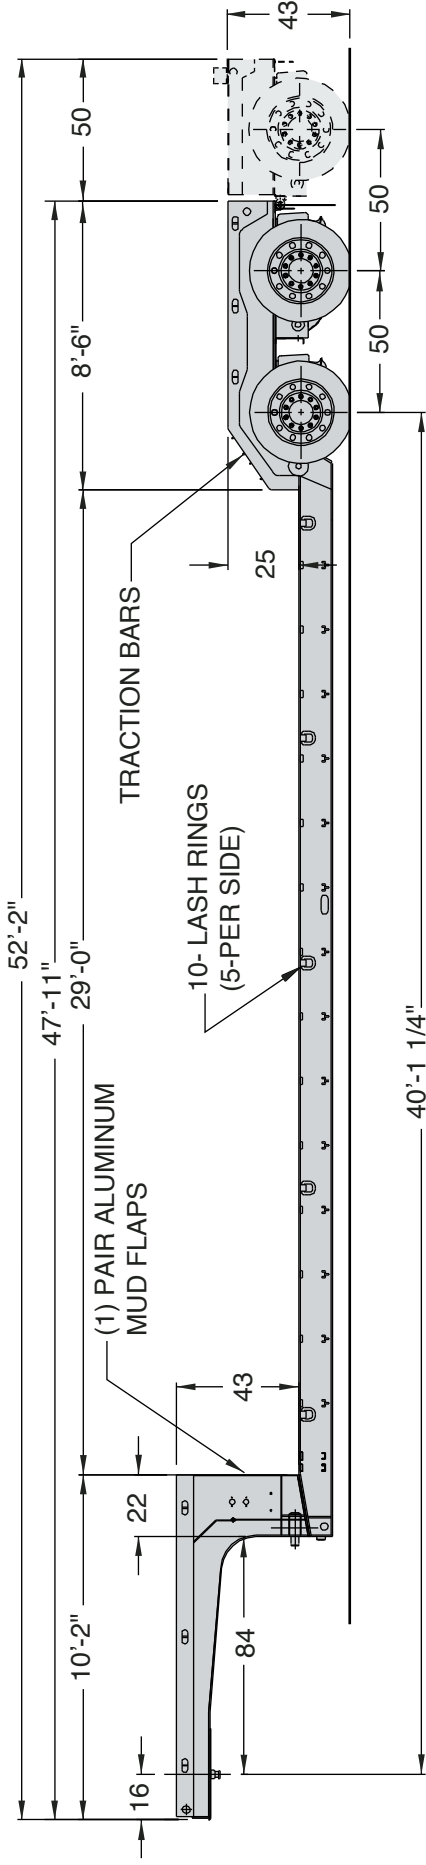

Etnyre MRG

Mechanical Removable Gooseneck