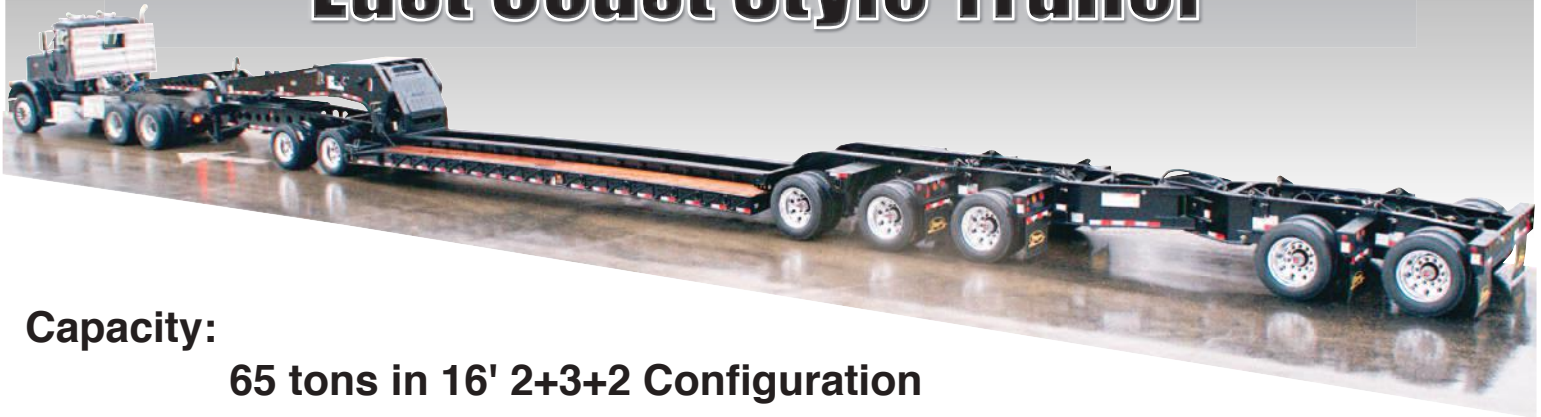

Etnyre Blackhawk 65/70 Modular East Coast Style Trailer

Capacity:

65 tons in 16' 2+3+2 Configuration

70 tons 5 Close Coupled Axles No Gooseneck Extension

- All Decks Available (Flat Floor, Drop Side, and Beam).
- Up to 30' Deck Length Available.
- Deck Extensions up to 10' in Length.
- Can Purchase as Seperate Pieces.
- 60" Axle Spacing

• Trailer Configuration:

- Tandem 
- Tridem 
- Four Close 
- Five Close 
- 2+1 
- 2+2 
- 3+1 
- 3+2 

Tandem Tractor 1+2+2+3+2  10 Axle

(Optional Equipment Shown)

Great All Around Trailer!